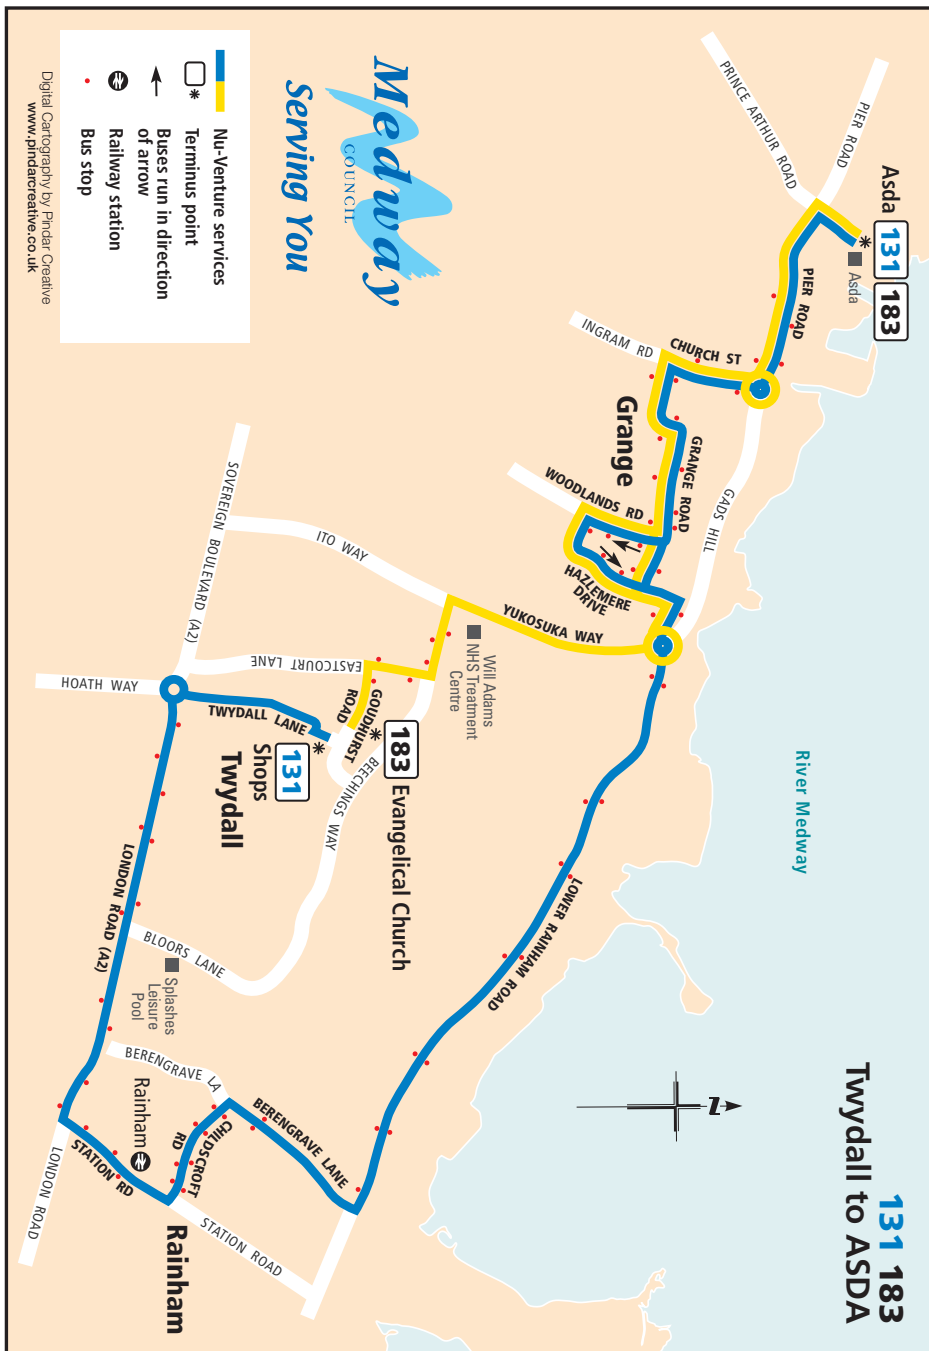

No service on Sundays, Bank, National or Public Holidays, nor on 25/26 December. A Saturdays service applies on working days between Christmas and New Year.

This service is operated by Nu-Venture, Unit 2F Deacon Trading Estate, Forstal Road, Aylesford ME20 7SP. www.nu-venture.co.uk. 01622 882288 on behalf of Medway Council.

If you have any comments, please write to Integrated Transport, Medway Council, Gun Wharf, Chatham ME4 4TR. www.medway.gov.uk/buses • integratedtransport@medway.gov.uk