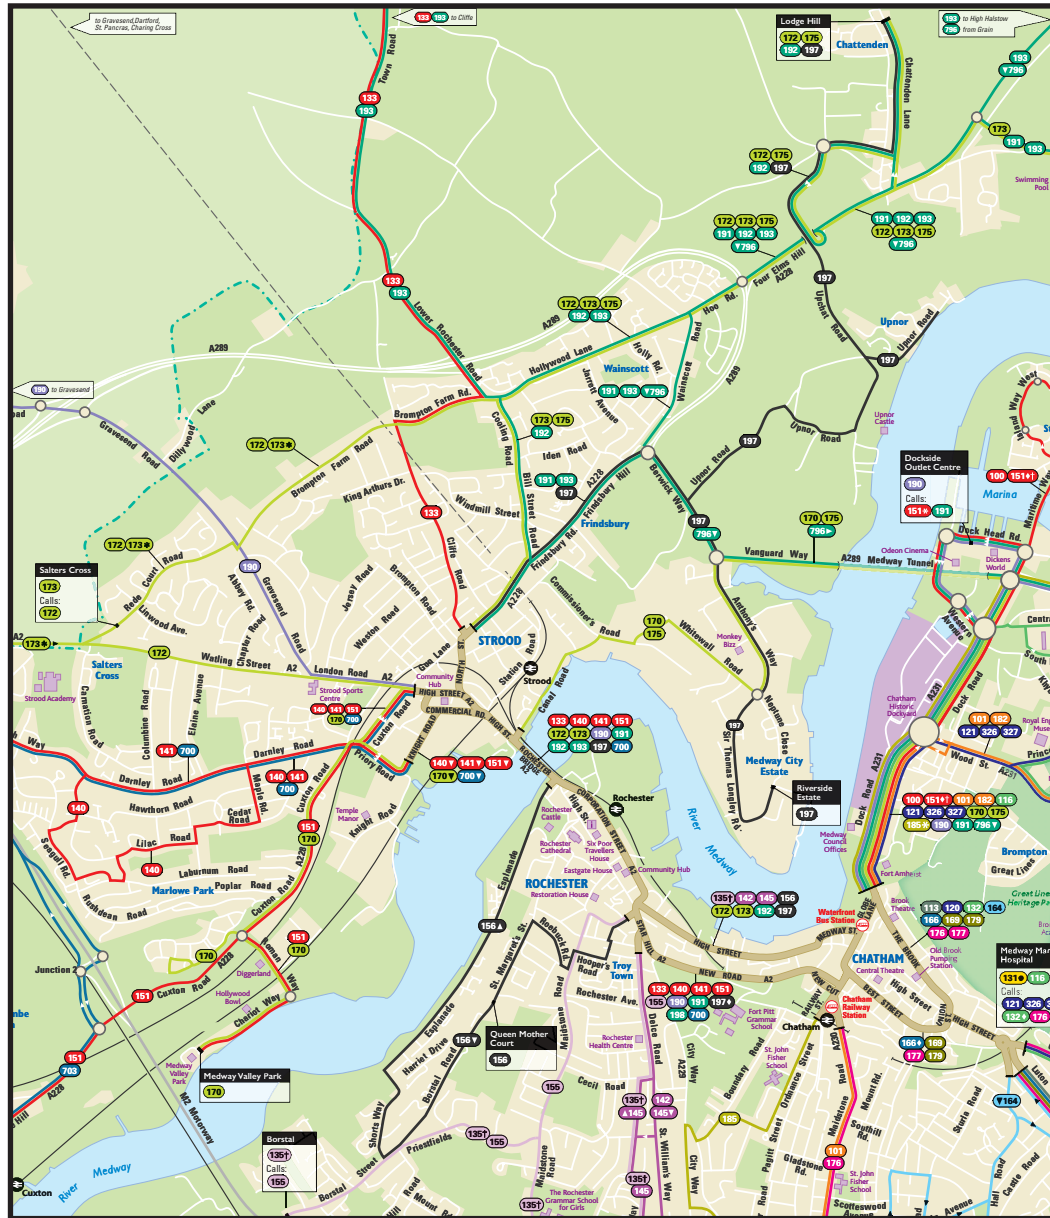

172 via Rochester & Watling Street

173 via Rochester & Frindsbury

175 via Medway City Estate & Frindsbury

Bus Times

Chatham • Strood • Hollywood Lane • Wainscott • Lodge Hill

From 9 January 2017

Connected
Kent + Medway