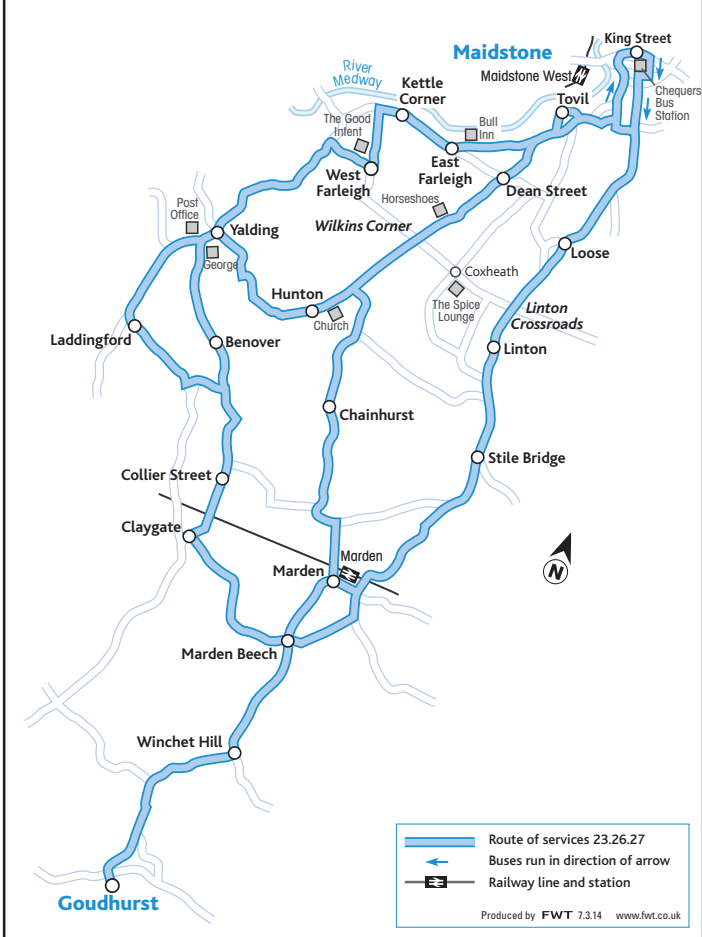

**Maidstone to Benover
Maidstone to Goudhurst**

Goudhurst – Marden – Yalding – Tovil – Maidstone

22 23 25 26 27 28

Mondays to Saturdays