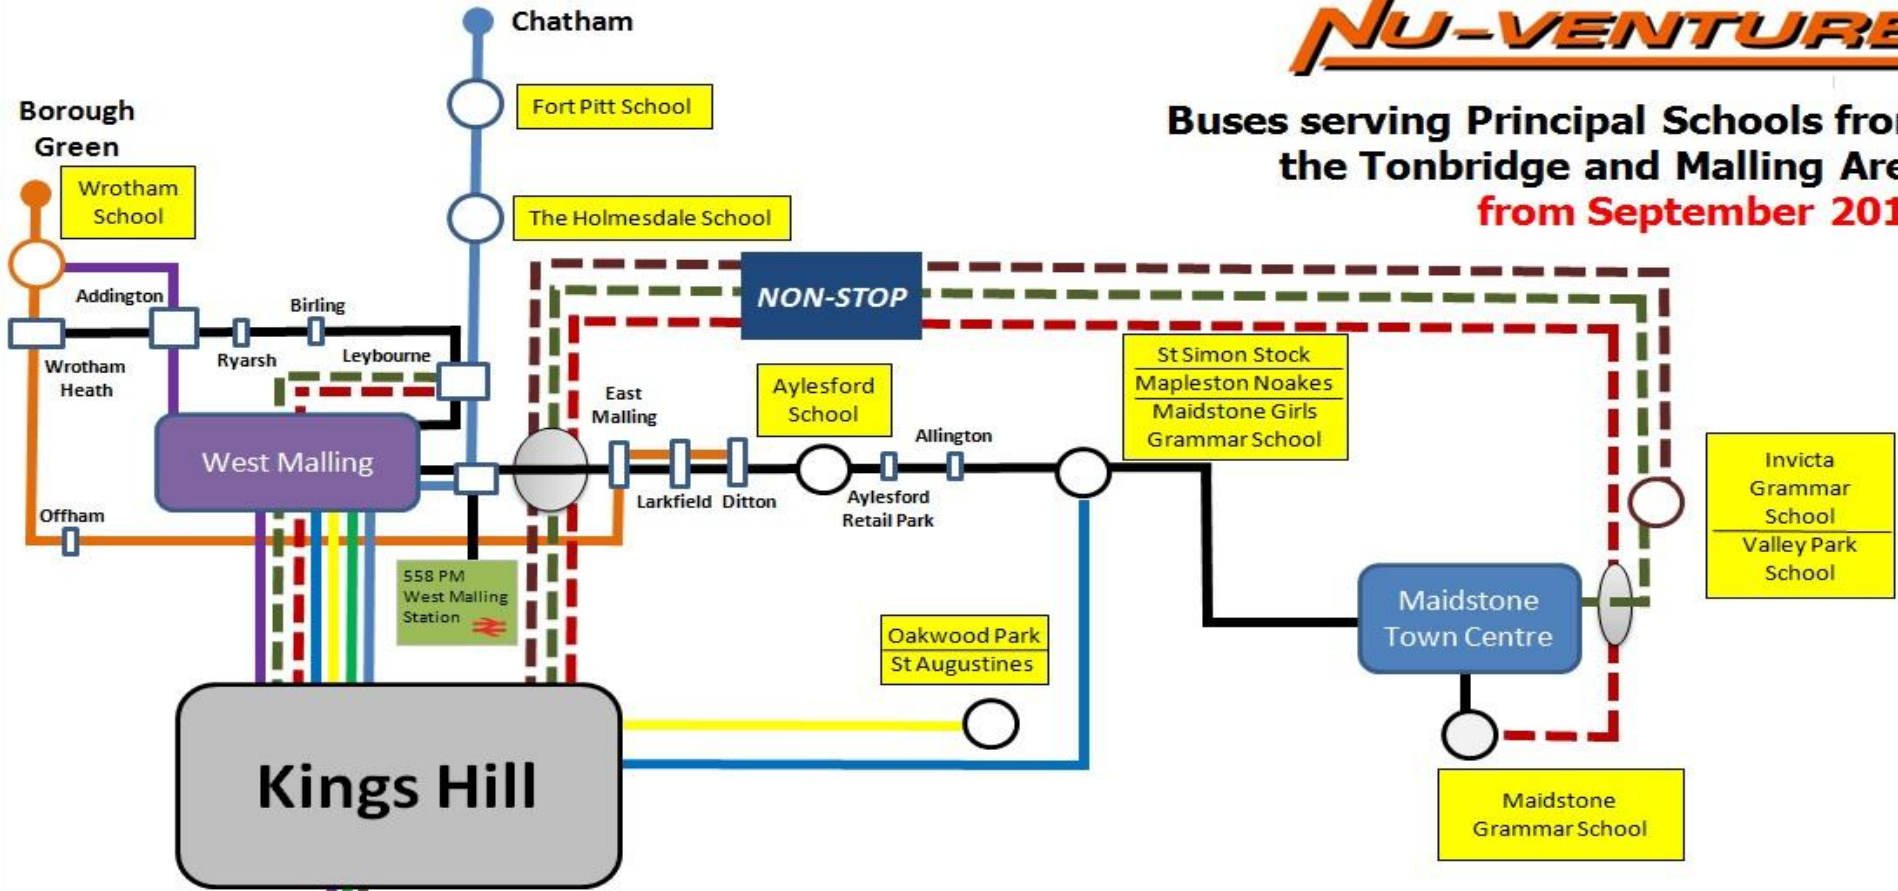

# Buses serving Principal Schools from the Tonbridge and Malling Area from September 2019

**Kings Hill**

- 54X
- 55X
- 57X
- 151
- 558
- 587
- 581
- 582
- 588
- 771
- 772

Tonbridge Schools

Airfield Estate  
Mereworth

558 PM  
West Malling  
Station

**NON-STOP**

Maidstone  
Town Centre

St Simon Stock  
Maplestone Noakes  
Maidstone Girls  
Grammar School

Oakwood Park  
St Augustines

Invicta  
Grammar  
School  
Valley Park  
School

Addington

Birling

Ryarsh

Leybourne

East Malling

Larkfield

Ditton

Allington