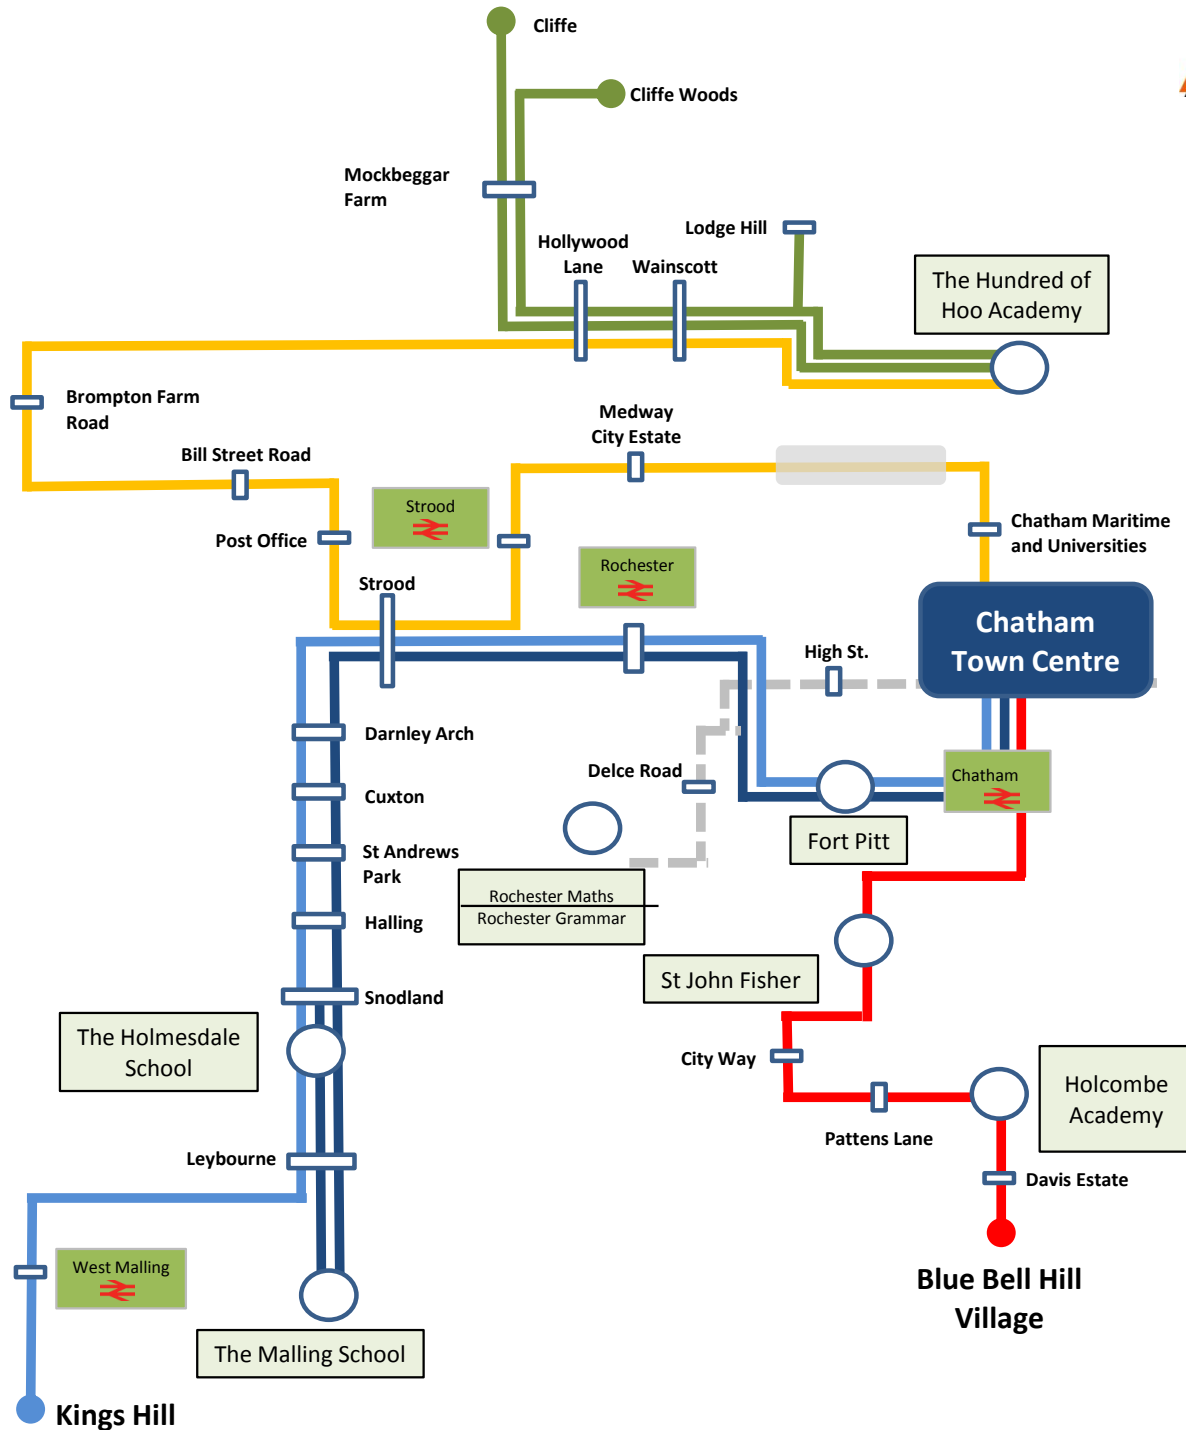

NU-VENTURE

**Buses serving Principal Medway Area Schools, also
The Holmesdale and Malling Schools
from September 2017**

130	175
142 (pm)	185
149	601
151	