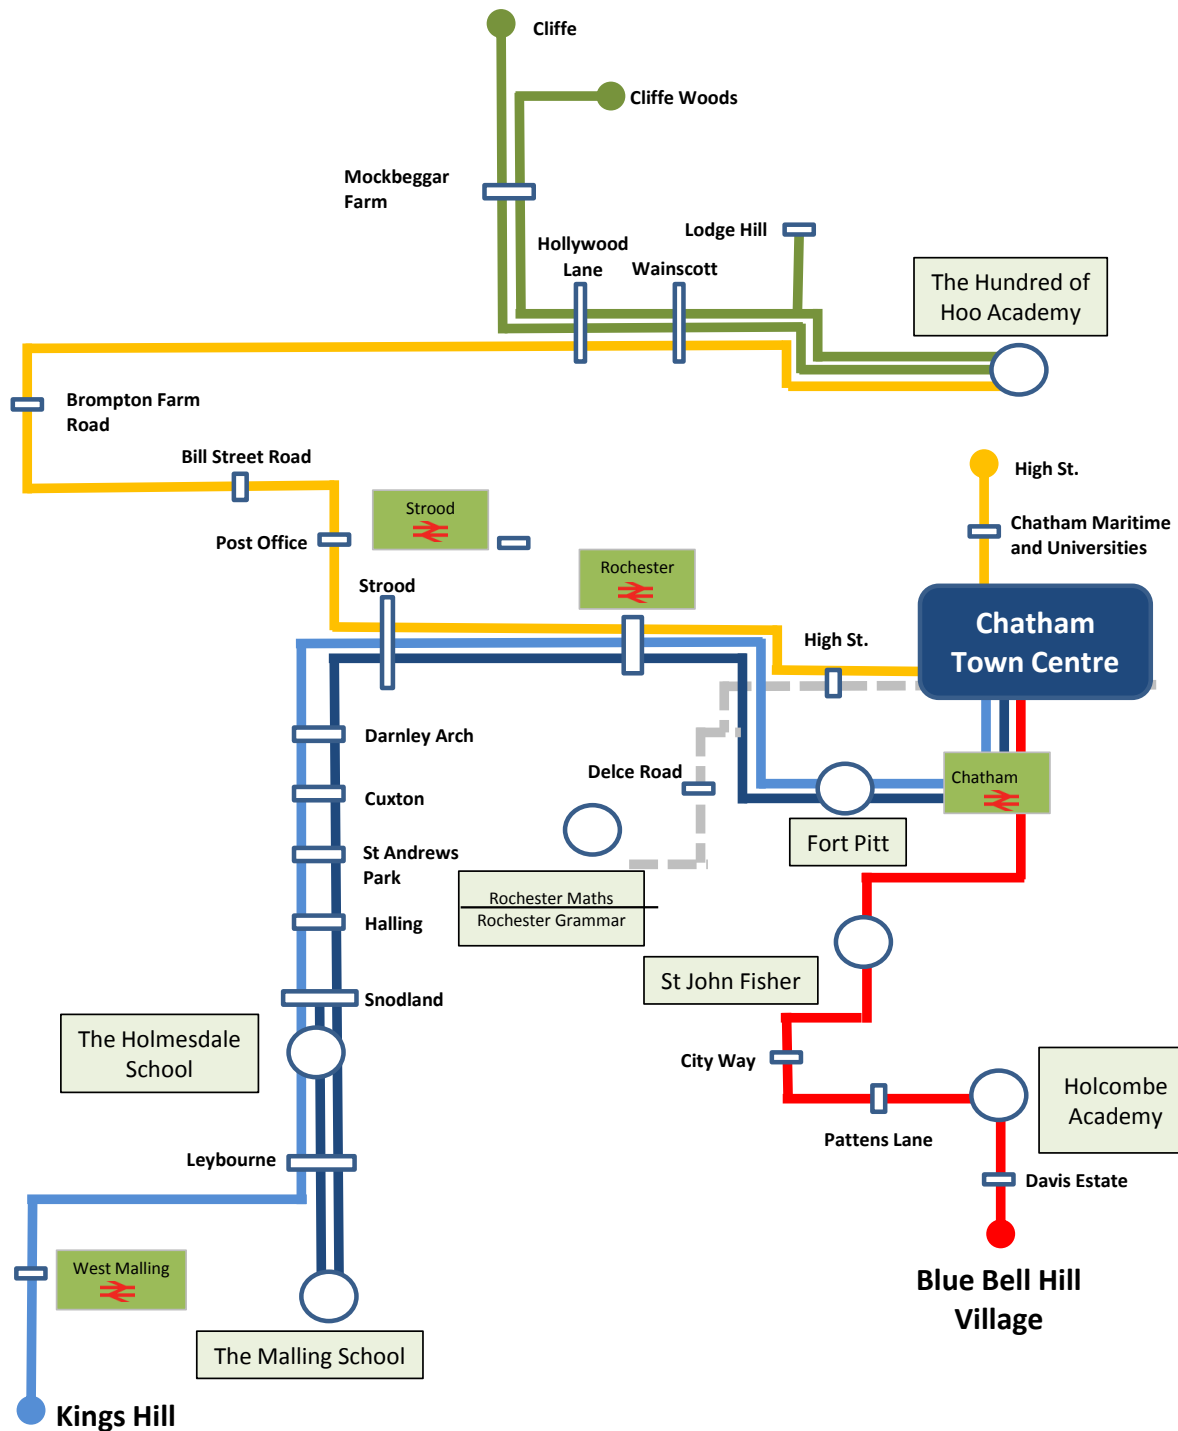

# NU-VENTURE

**Buses serving Principal Medway Area Schools, also  
The Holmesdale and Malling Schools  
from September 2019**

130	185
142 (pm)	601
149	671
151	