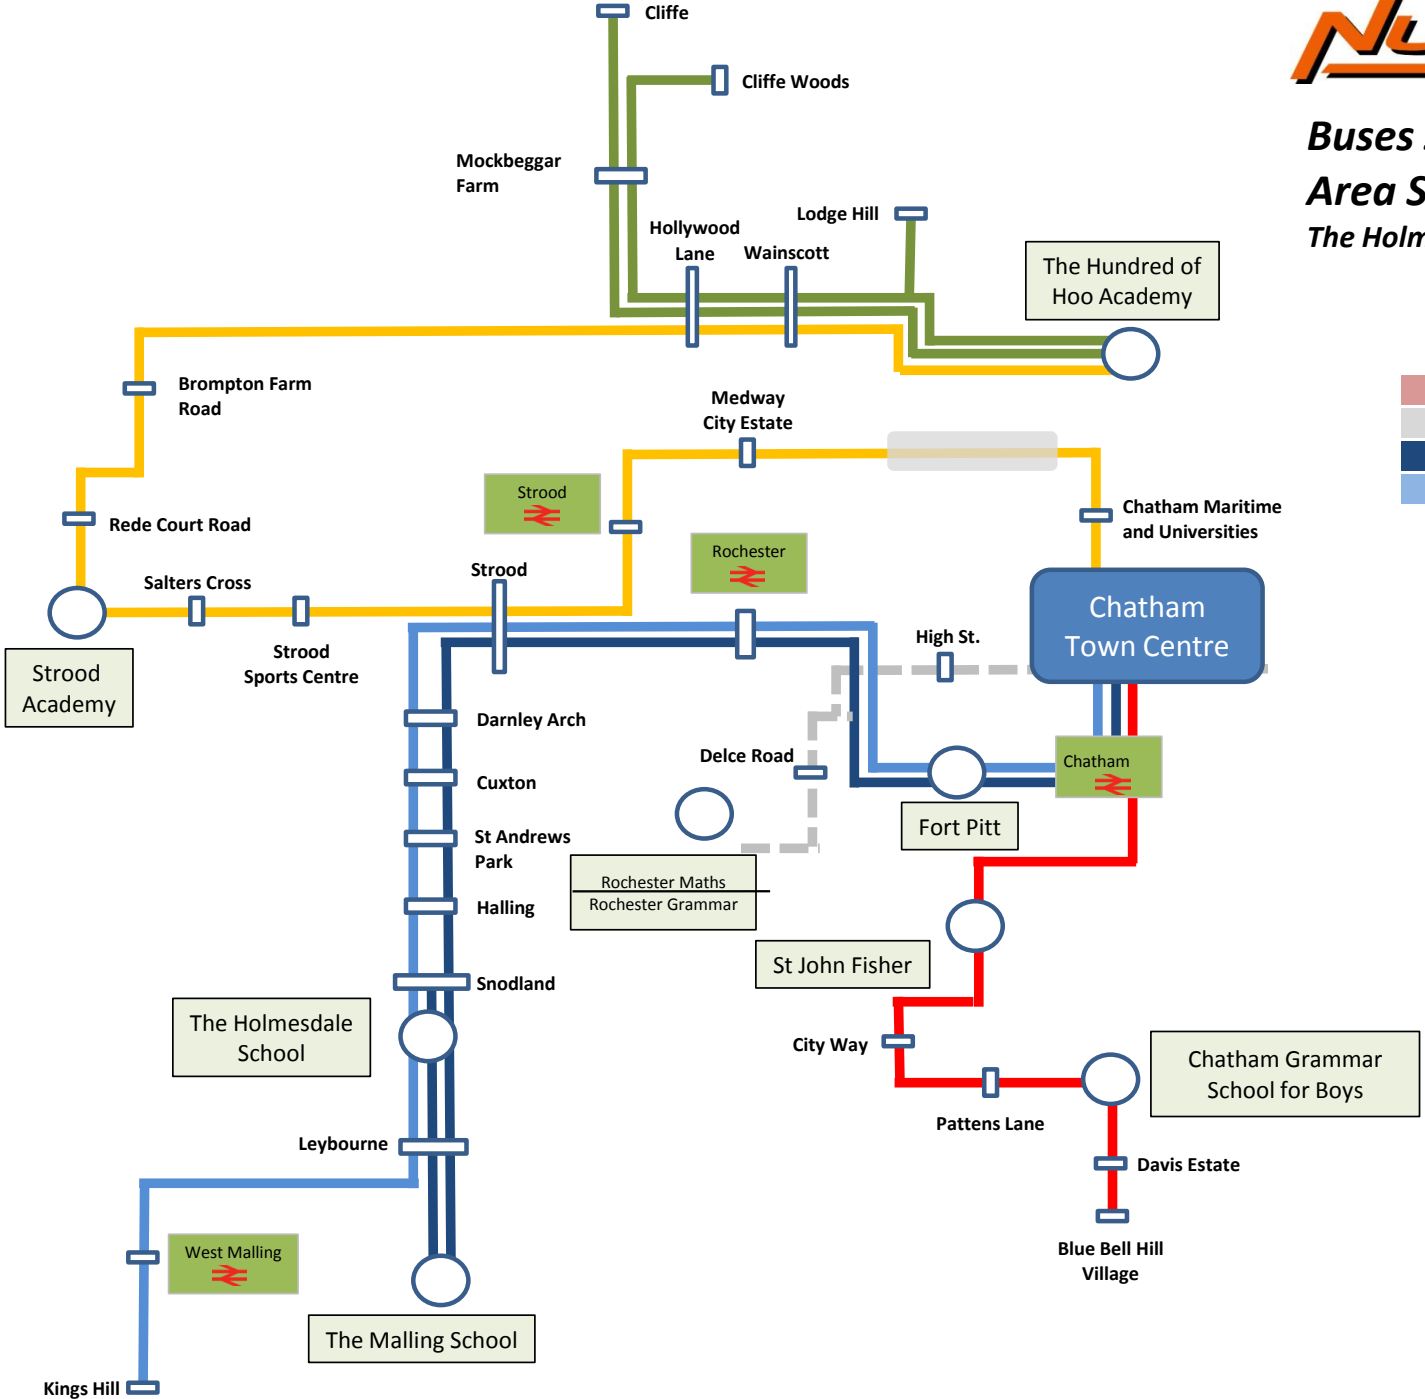

NU-VENTURE

**Buses serving Principal Medway Area Schools, also
The Holmesdale and Malling Schools**

130	174
142 (pm)	185
149	601
151	