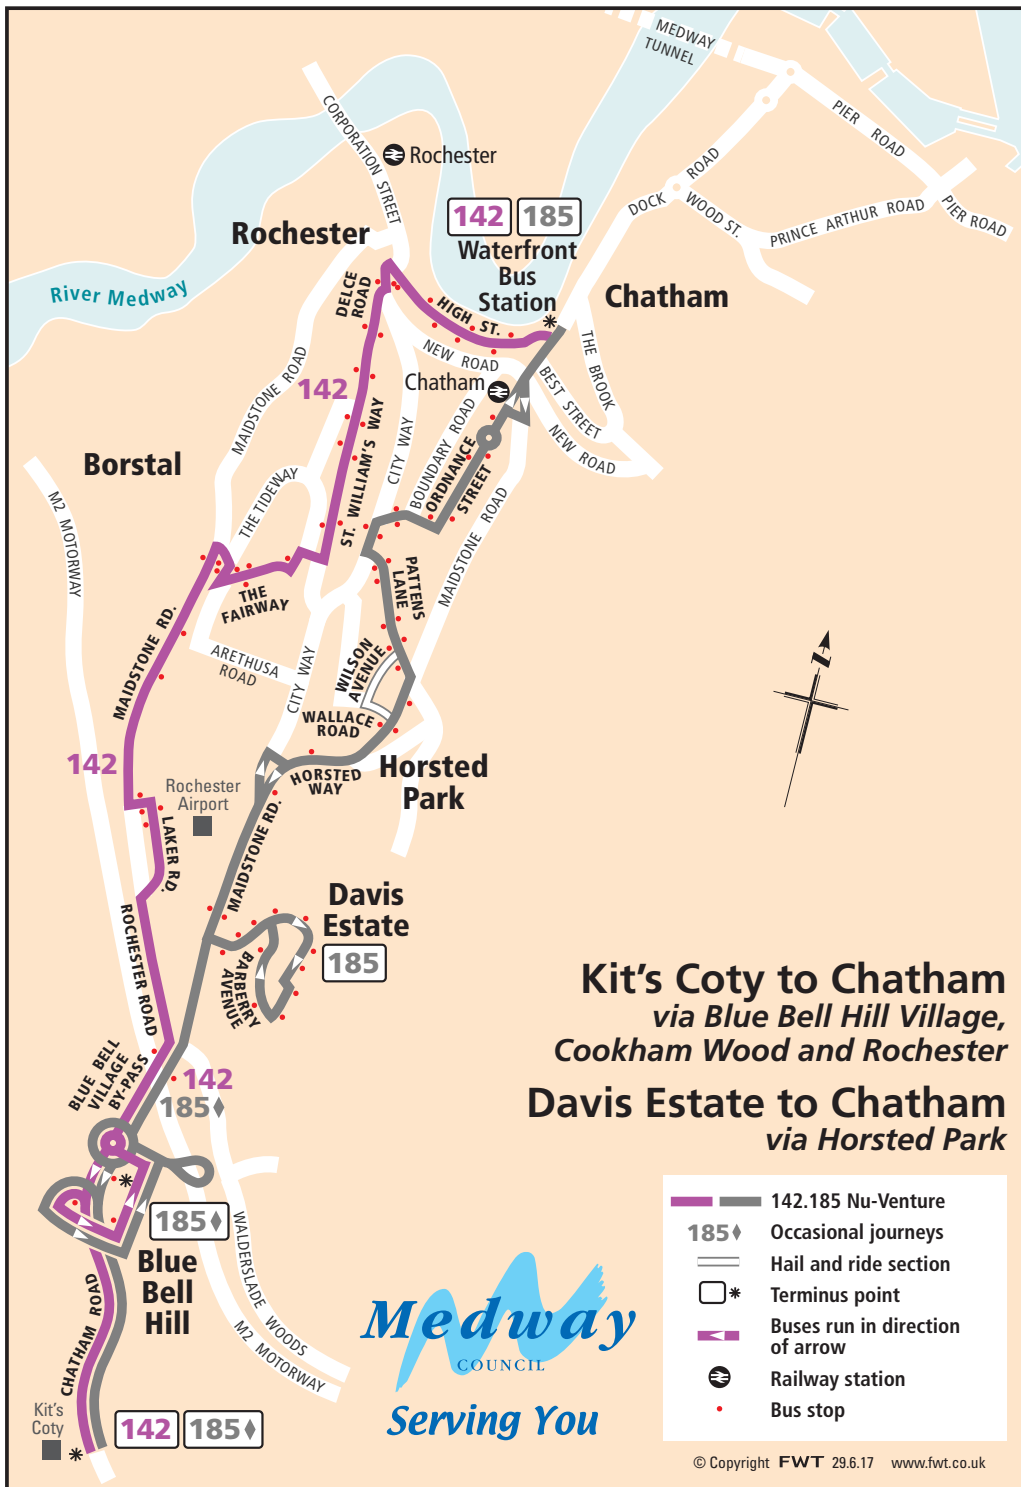

Bus Times Revised

142 185 Bus Times

142 - Chatham • Rochester • Cookham Wood • Blue Bell Hill Village
185 - Chatham • Davis Estate • Blue Bell Hill Village

From 15 July 2019

www.medway.gov.uk/buses

142 Chatham • Rochester • Cookham Wood • Blue Bell Hill Village • Kit's Coty

185 Chatham • Pattens Lane • Davis Estate (some journeys continue to Blue Bell Hill Village)

Bus 185 cannot serve Ordnance Street, Grosvenor Avenue and Boundary Road during Highways works in July/August 2019